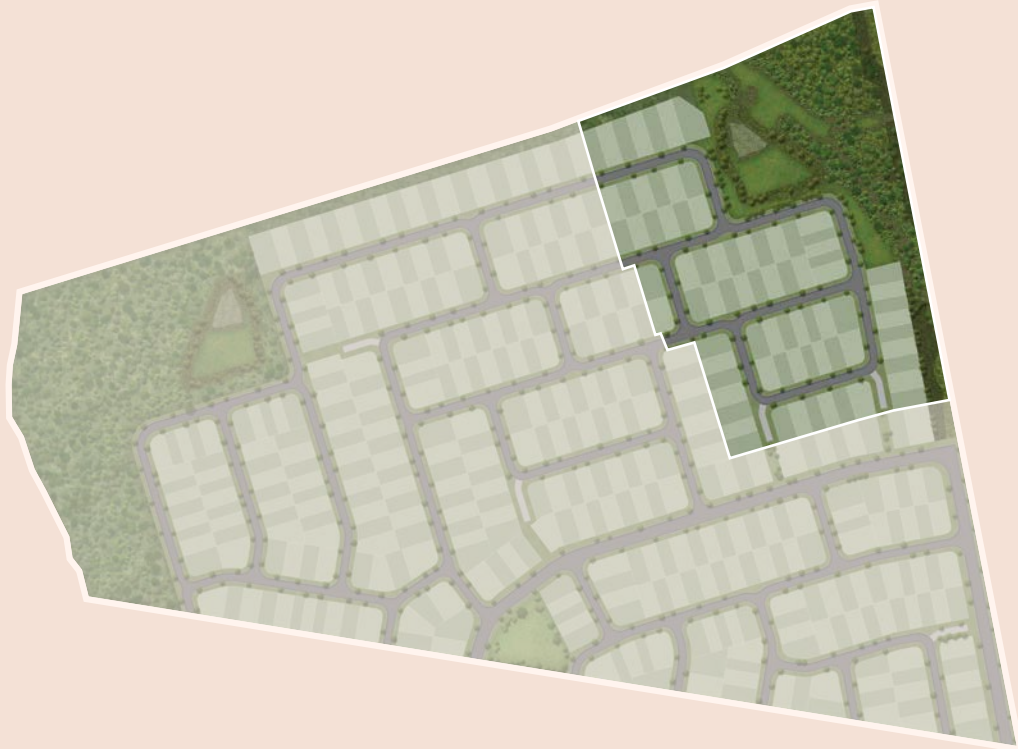

## Introducing Stage 8

Our newest release in the Aurora community

Build your dream home in a growing community connected to nature.

Nestled in a quiet corner of Aurora Ripley, Stage 8 offers 78 lots ranging from 300sqm to 785sqm, close to lush green spaces and just a short walk to Denham Park.

Centrally located, Aurora has easy access to everything you and your family will need now and into the future.

The possibilities are endless at Aurora Ripley. Secure your new address today.