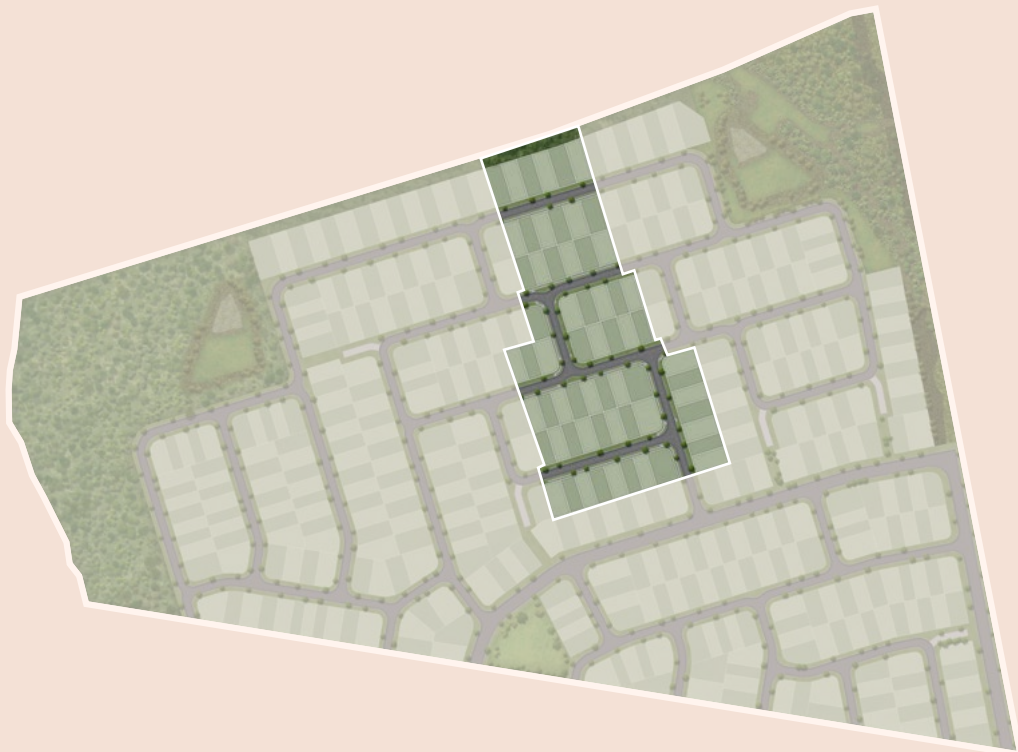

AUORA

RIPLEY

0480 181 775 · sales@HomeAtAurora.com.au · HomeAtAurora.com.au

Introducing Stage 7

Our newest release in the heart of the Aurora community

Whether you're upgrading or downsizing, these homesites, ranging from 362sqm to 606sqm, provide you with the perfect blank canvas to design and build your new home.

Stage 7 is just a short walk away from the lush green spaces of Denham Park, complete with playgrounds and picnic areas, and provides easy access to everything Ripley has to offer, including schools and shopping centres.

Don't miss out on the life you could be living; make your home at Aurora, today.