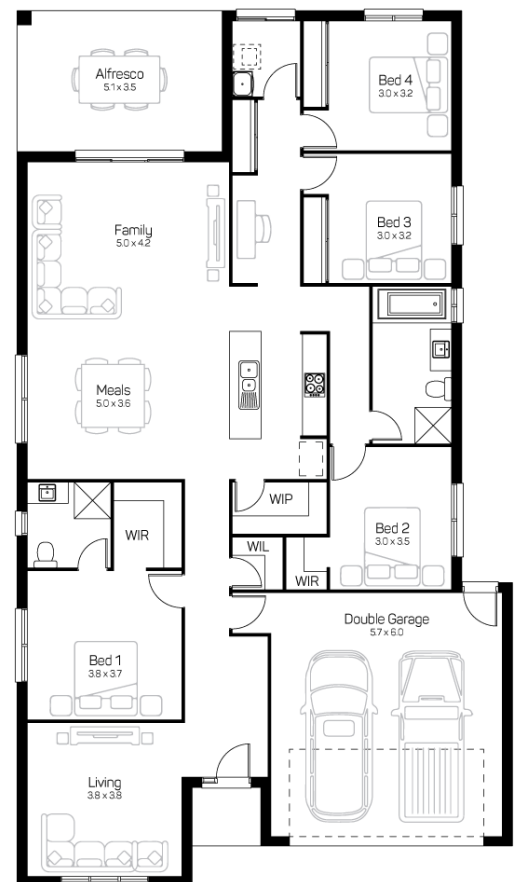

Floorplan

*Terms and Conditions apply. Images for illustrative purposes only. Domaine Homes reserves the right to change the price without notice. E&OE. Domaine Homes (QLD) Pty Ltd. ABN 18 633 934 666 BL No. 15150852. Land price:

ORCHARD
Property Group

HomeAtAurora.com.au

0480 181 775

sales@HomeAtAurora.com.au